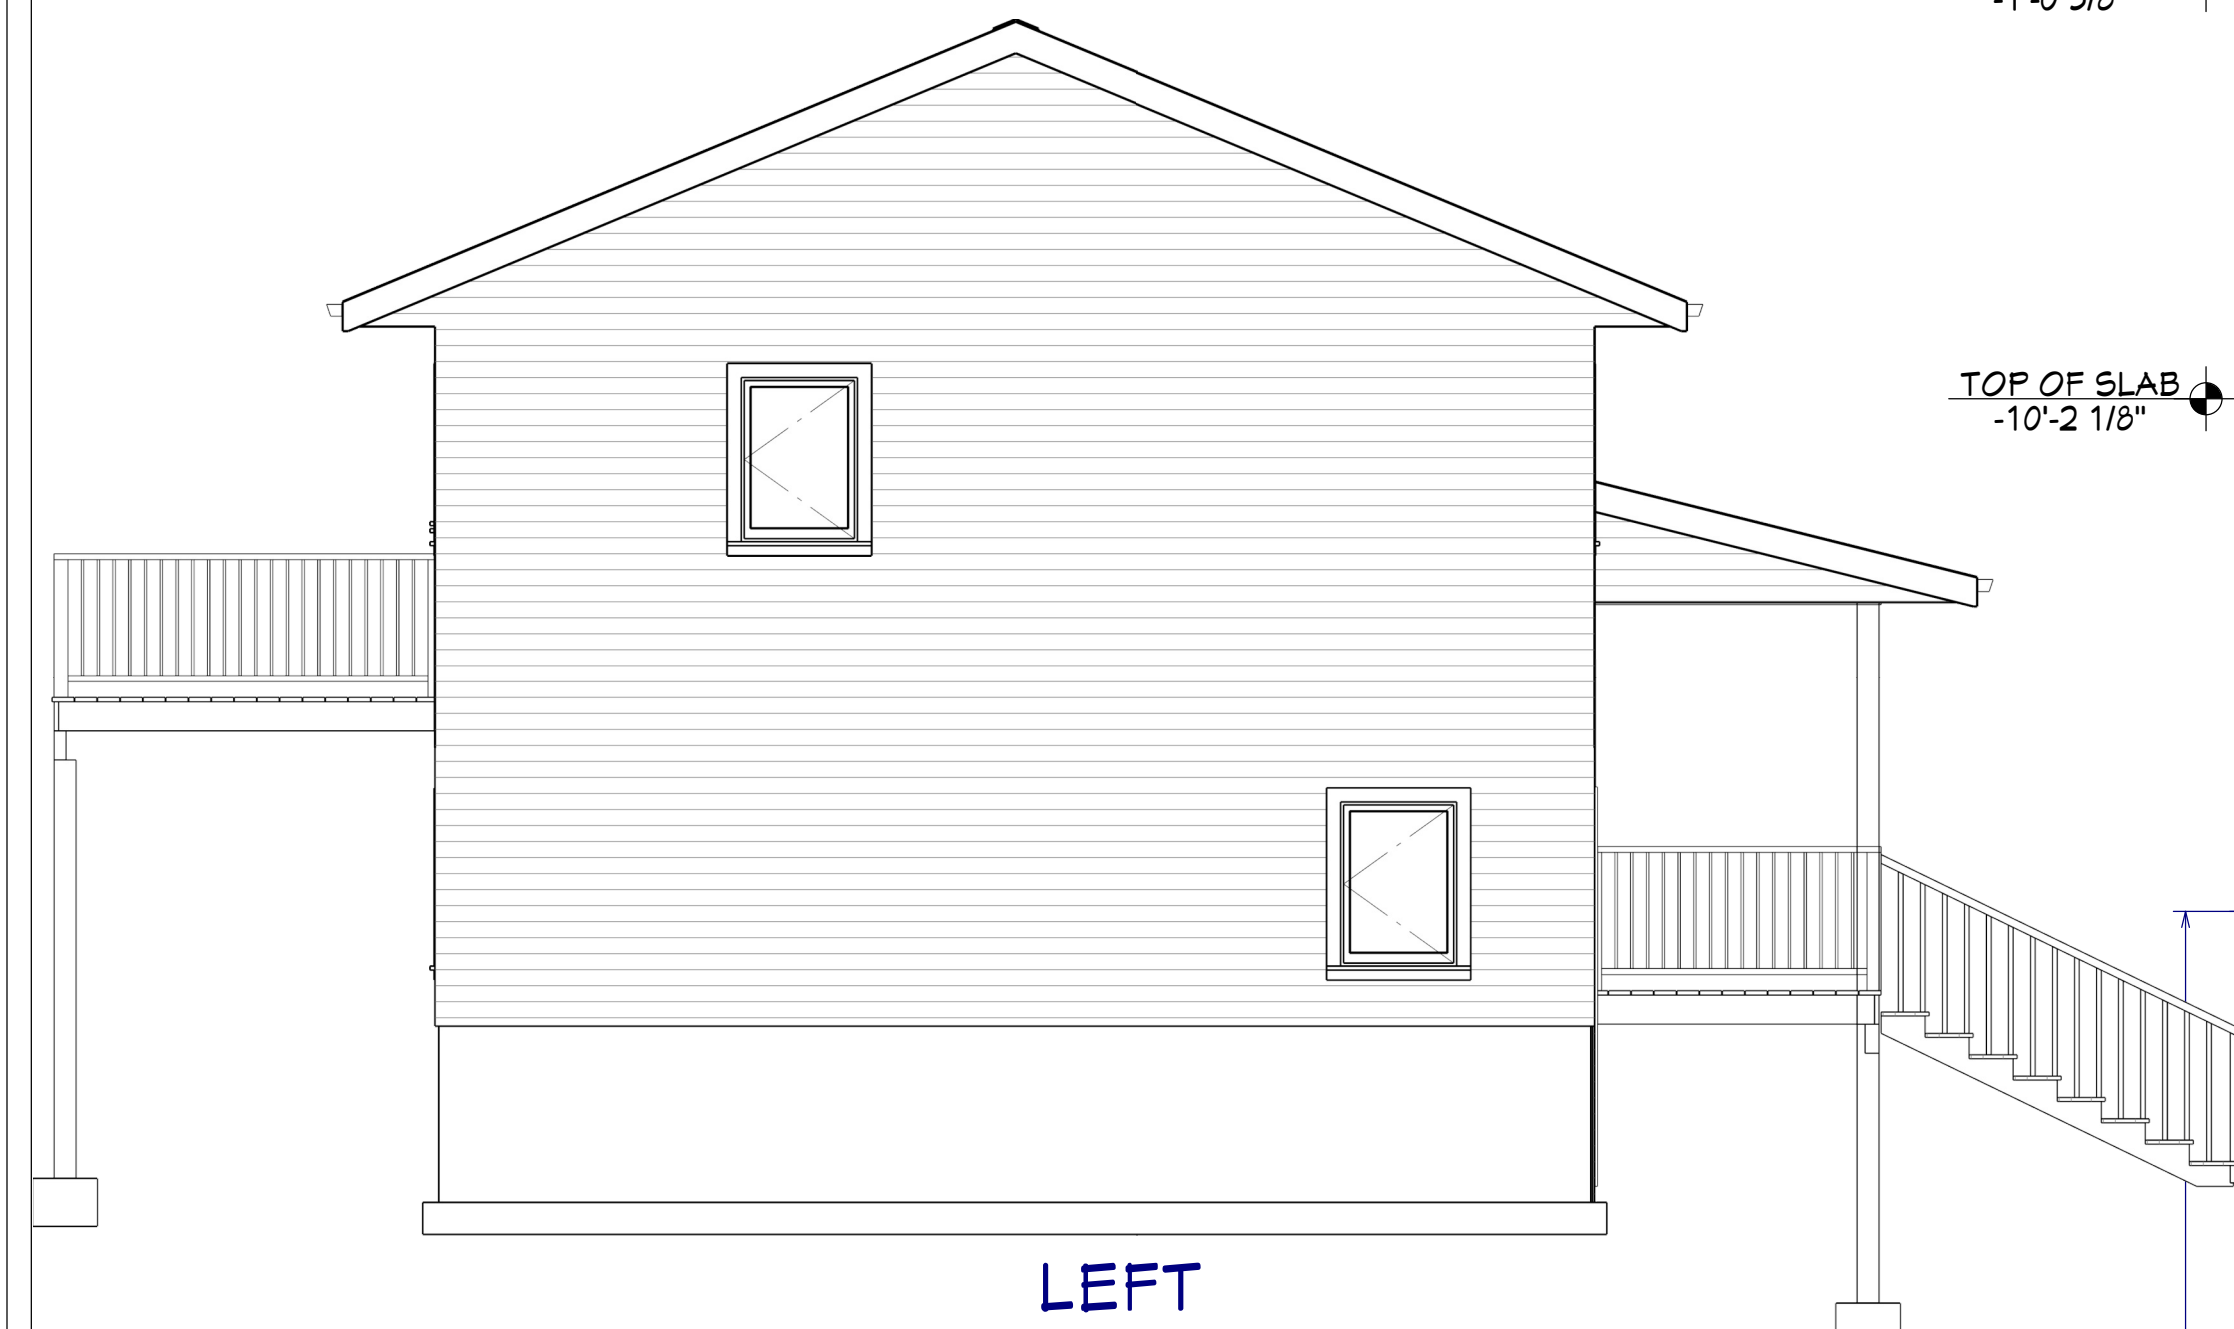

RIGHT

LEFT

CROSS SECTION

FRONT

BACK

BASEMENT

1st Floor

**HABITAT FOR HUMANITY**  
 224 NORTH DESPOLDER STREET  
 GRAND HAVEN, MICHIGAN, 49417

J. Feenstra

DATE:

6/29/2023

SCALE:

1/4" = 1"

SHEET:

A-1