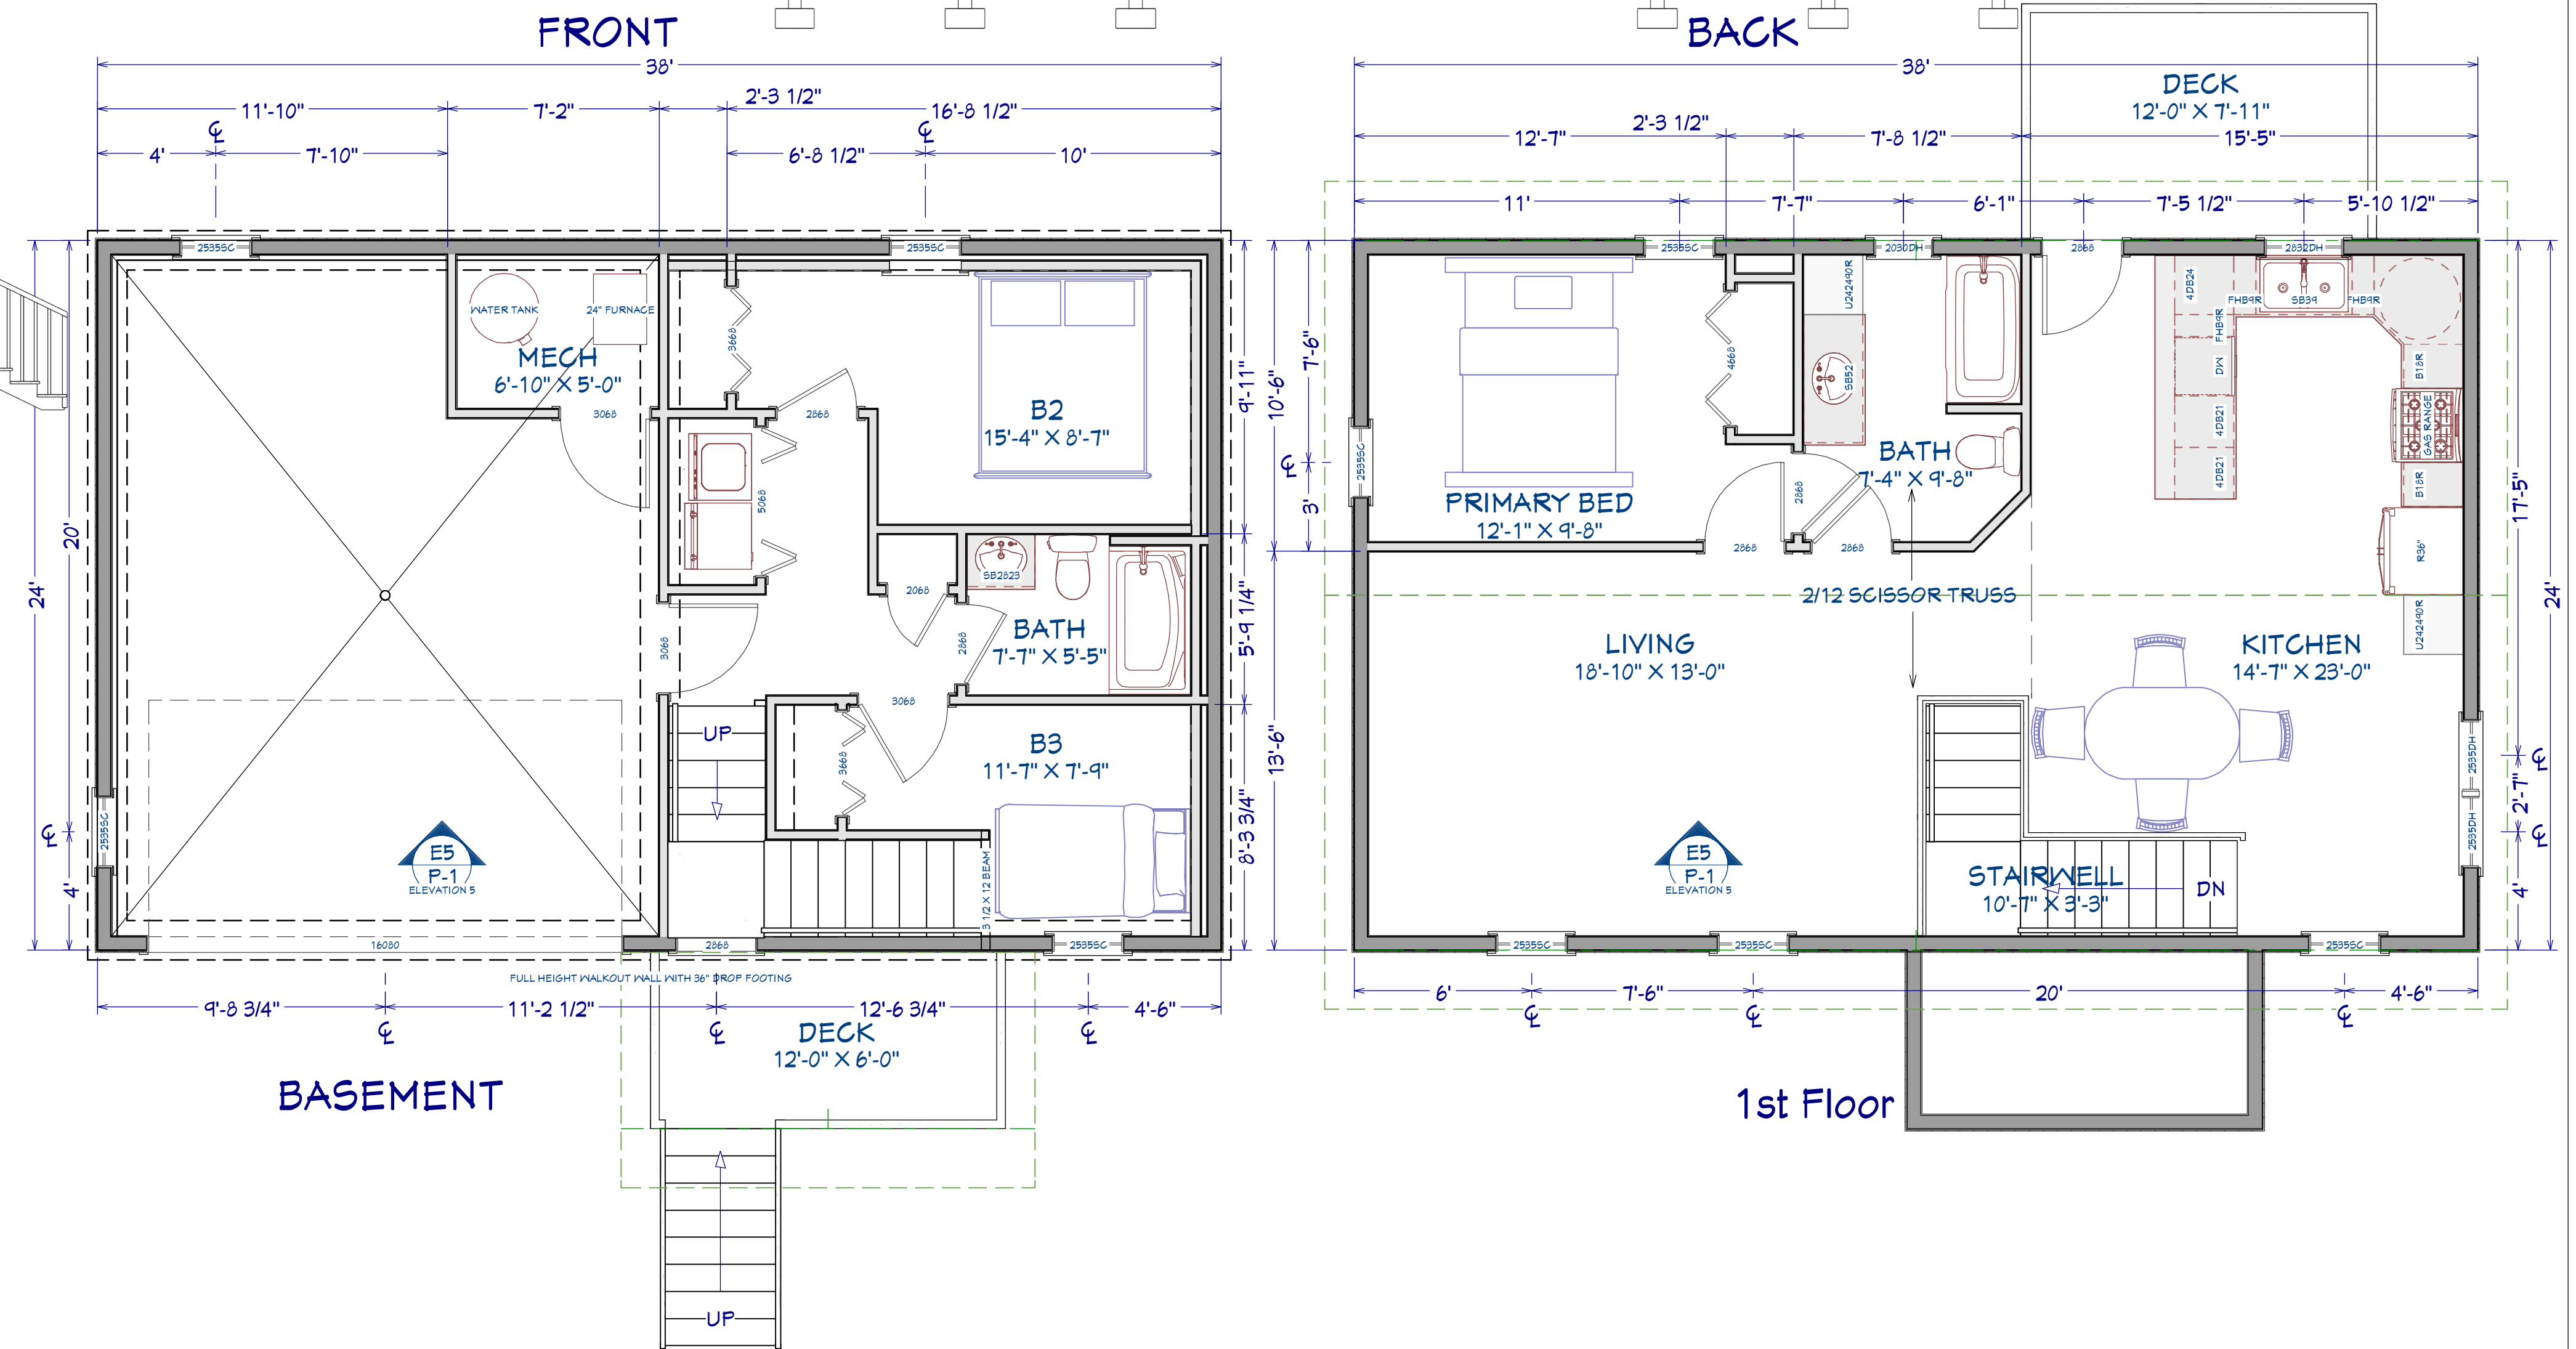

RIGHT

LEFT

CROSS SECTION

FRONT

BACK

BASEMENT

1st Floor

**HABITAT FOR HUMANITY**  
 224 NORTH DESPOLDER STREET  
 GRAND HAVEN, MICHIGAN, 49417

J. Feenstra

DATE:

6/29/2023

SCALE:

1/4" = 1"

SHEET:

A-1